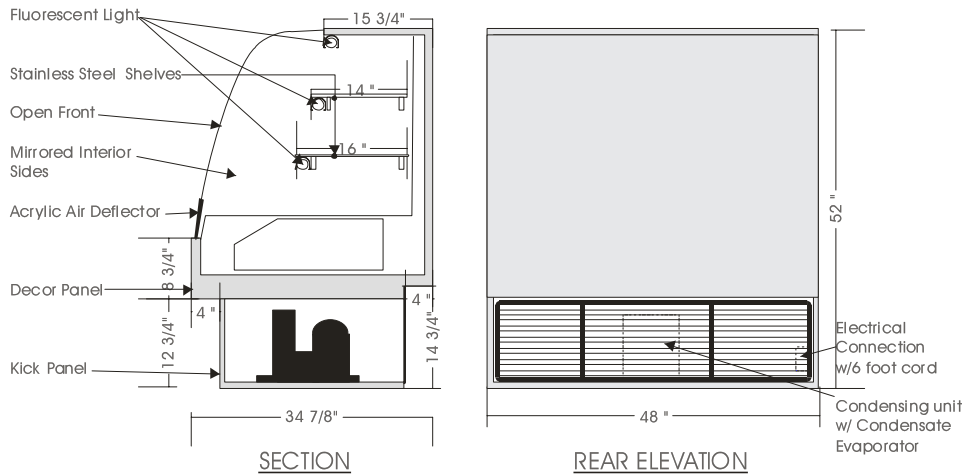

Infinity

REF. SELF SERVE OPEN CASE – IRSM

MODELS: IRSM 5240, IRSM 5248, IRSM 5260, IRSM 5478, IRSM 5496

SPECIFICATIONS

MODEL	DIMENSIONS	UNIT	ELECTRICAL(DUAL VOLTAGE 1 Ph/60Hz)			SHIPPING WT.
			COND. UNIT	LIGHTS	EVAPORATOR PAN	
IRSM 5240	40"L.X34 $\frac{7}{8}$ "D.X52"H.	$\frac{1}{2}$	115V/16.0 AMPS	115V/1.5 AMPS	115V/ 8.3 AMPS	380 lb.
IRSM 5248	48"L.X34 $\frac{7}{8}$ "D.X52"H.	$\frac{3}{4}$	230V/ 8.0 AMPS	115V/2.0 AMPS	115V/ 8.3 AMPS	420 lb.
IRSM 5260	60"L.X34 $\frac{7}{8}$ "D.X52"H.	$\frac{3}{4}$	230V/ 9.4 AMPS	115V/2.5 AMPS	115V/ 8.3 AMPS	550 lb.
IRSM 5478**	78"L.X34 $\frac{7}{8}$ "D.X54 $\frac{1}{2}$ "H.	1 $\frac{1}{4}$	230V/14.4 AMPS	115V/3.5 AMPS	115V/ 8.3 AMPS	800 lb.
IRSM 5496**	96"L.X34 $\frac{7}{8}$ "D.X54 $\frac{1}{2}$ "H.	1 $\frac{1}{2}$	230V/17.4 AMPS	115V/4.0 AMPS	115V/12.4 AMPS	990 lb.

230V Units –Direct connection to Condensing unit, Light & Evaporator pan(Optional) supplied with cord & plug
Floor drain highly recommended for these units. Front air intake ventilation grill.
**** Height increased to 54 $\frac{1}{2}$ " to accommodate condensing unit. 52" HT available with remote condensing unit only.**